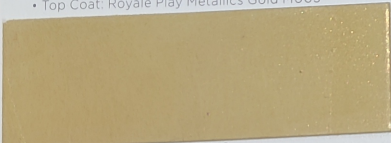

Shades are shown for indication purpose only. Visit an Asian Paints Dealer for actual shade references.

ARCHI CONCRETE

• Desert Glow 7910

• Orange Peel 7957

• Thar Desert 7917

● Indicates New Shade

DUNE OMBRE

• Top Coat 1: Desert Diary M316
• Top Coat 2: Amalgam M009

• Top Coat 1: Gold M003
• Top Coat 2: Amalgam M009

• Top Coat 1: Medallion M011
• Top Coat 2: Amalgam M009

STUCCO METALLICO

• Base Coat: Milk Toffee 7968
• Top Coat: Royale Play Metallics Gold M003

• Base Coat: Wahut Shell 7966
• Top Coat: Royale Play Metallics Gold M003

• Base Coat: Lemon Brust 7864
• Top Coat: Royale Play Metallics Gold M003

• Base Coat: Sun Shadow 7878
• Top Coat: Royale Play Metallics Gold M003