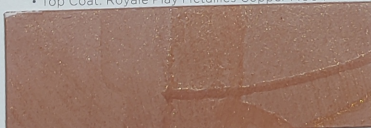

NEW

Shades are shown for indication purpose only. Visit an Asian Paints Dealer for actual shade references.

BLACKS

ARCHI CONCRETE

- Herbal Pack 8602

- Frosted Chocolate 8654

- Sandstone 3211

• Indicates New Shade

DUNE OMBRE

- Top Coat 1: Glazed Plume M319
- Top Coat 2: Amalgam M009

- Top Coat 1: Pallid Bloom M318
- Top Coat 2: Amalgam M009

- Top Coat 1: Golden Sleet M317
- Top Coat 2: Amalgam M009

STUCCO METALLICO

- Base Coat: Soothing Silk 9531
- Top Coat: Royale Play Metallics Gold M003

- Base Coat: Soothing Silk 9531
- Top Coat: Royale Play Metallics Copper M004

- Base Coat: Blushing Rose 5117
- Top Coat: Royale Play Metallics Copper M004

- Base Coat: Swiss Coffee 4215
- Top Coat: Royale Play Metallics Copper M004

- Base Coat: Inner Bark 8638
- Top Coat: Royale Play Metallics Copper M004

- Base Coat: Café Latte 8549
- Top Coat: Royale Play Metallics Copper M004